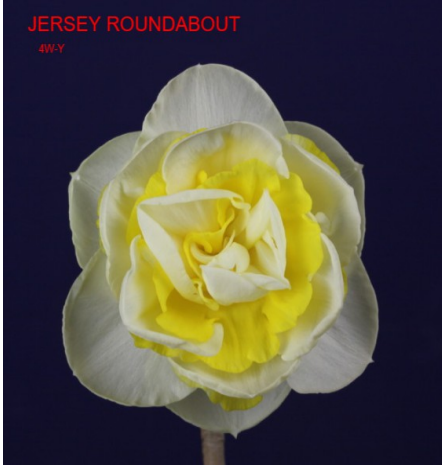

JERSEY ROUNDABOUT
4W-Y

Jersey Roundabout
4W-Y
3 Bulbs @\$6

Katie Heath
5W-P
3 Bulbs @\$4

Kinglet
7Y-O
3 Bulbs @\$6

KOKOPELLI
7Y-Y

Kokopelli
7Y-Y
3 Bulbs @\$4

LIMEY CIRCLE
3W-WWY

Limey Circle
3W-WWY
1 Bulb @\$6