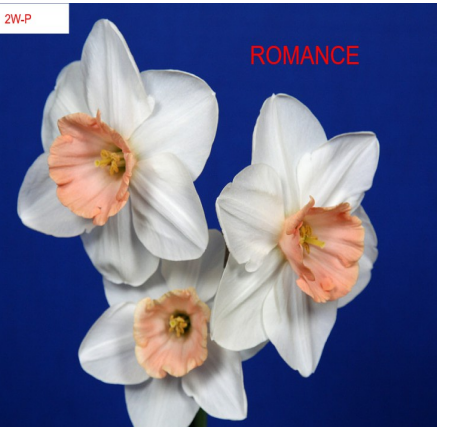

Precocious
2W-P
3 Bulbs @\$7

Pretty In Yellow
11aW-Y
1 Bulb @\$6

Prototype
6Y-YPP
3 Bulbs @\$3

Raoul Wallenberg
2Y-Y
3 Bulbs @\$6

Red Aria
20-R
1 Bulb @\$5

Ringleader
2W-YYO
1 Bulbs @\$4

Romance
2W-P
1 Bulbs @\$4

Sailboat
7W-W
3 Bulbs @\$4

Sir Winston Churchill
4W-O
2 Bulbs @\$3

Soestdijk
2W-YOW
2 Bulbs @\$8

Stainless
2W-W
3 Bulbs @\$6

Starlet
9W-GYR
2 Bulbs @\$5

Starlight Sensation
5W-W
3 Bulbs @\$4

Step Forward
7Y-W
2 Bulbs @\$5