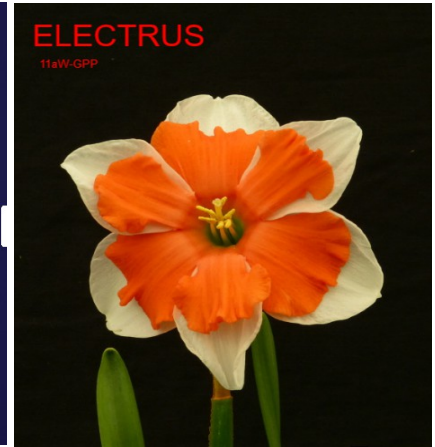

DOUBLE BEAUTY
4Y-0

Double Beauty
4Y—0
3 Bulbs @\$6

DURATION
4W-00Y

Duration
4W-00Y
A

ELECTRUS
11aW-GPP

Electrus
11aW-GPP
3 Bulbs @\$7

EXOTIC MYSTERY
11aY-0Y

Exotic Mystery
11aY-YGY
3 Bulbs @\$5