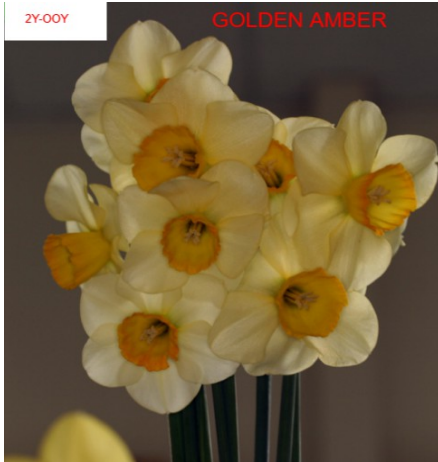

2Y-00Y

GOLDEN AMBER

Golden Amber
2Y-00Y
1 Bulb @$5